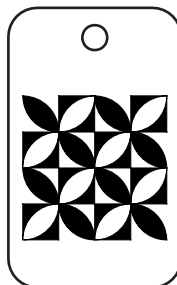

NEEDLE HOLDER PENDANT DESIGN OPTIONS

MONOGRAMS + INITIALS

Monogram:
Optima Bold

Monogram:
Edwardian Script
ITC

Initials:
Vineta BT

Initial:
French Script MT

Initial:
Vineta BD Lowercase

QUILT BLOCKS

Quilt Block:
Annie's Choice

Quilt Block:
Feathered Edge Star

Quilt Block:
Feathered Edge Star
Inverse

Quilt Block:
Orange Peel

Quilt Block:
Orange Peel Double

FLORAL STEMS

Floral Stem:
Geranium

Floral Stem:
Lily